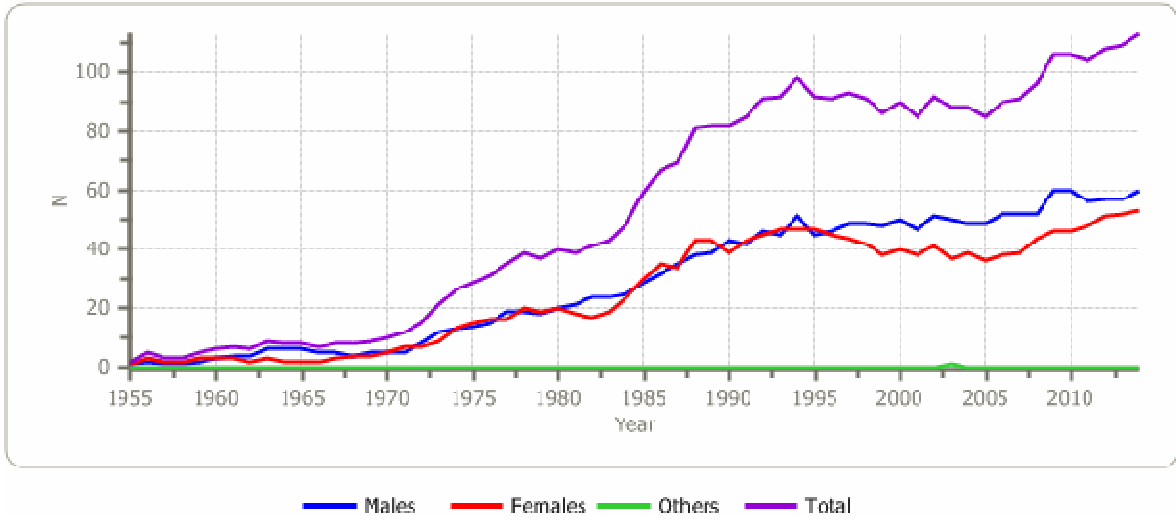

Studbook Analysis

Census