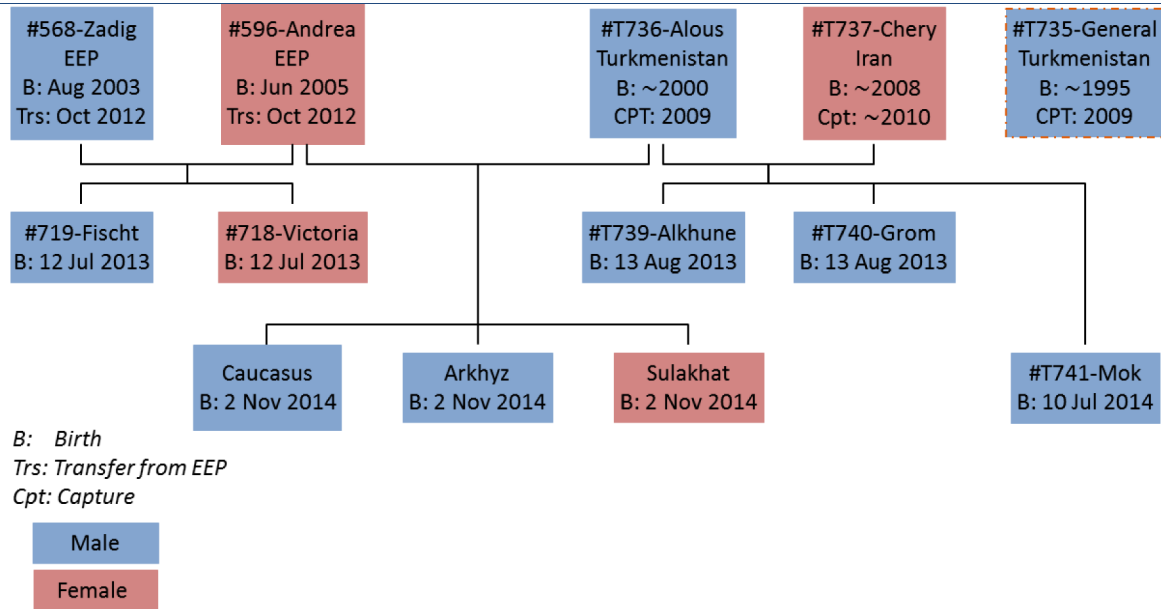

In November 2014, two males (Caucasus - #T752, Arkhyz - #T753) and one female (Sulakhat, #T754) leopards were born from the pair Alous (#T736) x Andrea (#596) at SBC. This litter came from a pair with a non-breeding recommendation and since they are related with all the leopards being prepared for reintroduction (Fig 3), they are unsuitable for reintroduction. Therefore, the EEP issued a recommendation to transfer these animals to the EEP and they will be soon in a breeding situation (since they have founder genes from the father’s side, they are valuable for the programme).

Fig. 3 - SBC Pedigree

Azerbaijan:

In May 2014, the Persian Leopard EEP Coordinator attended the “Caucasus Cat Summit” (Fig. 12) organized by International Dialogue for Environmental Action campaign (IDEA) in Baku, Azerbaijan. This Summit gathered an audience of policymakers, wildlife experts and conservationists from all over the world to discuss the conservation of the Persian leopard in Azerbaijan.