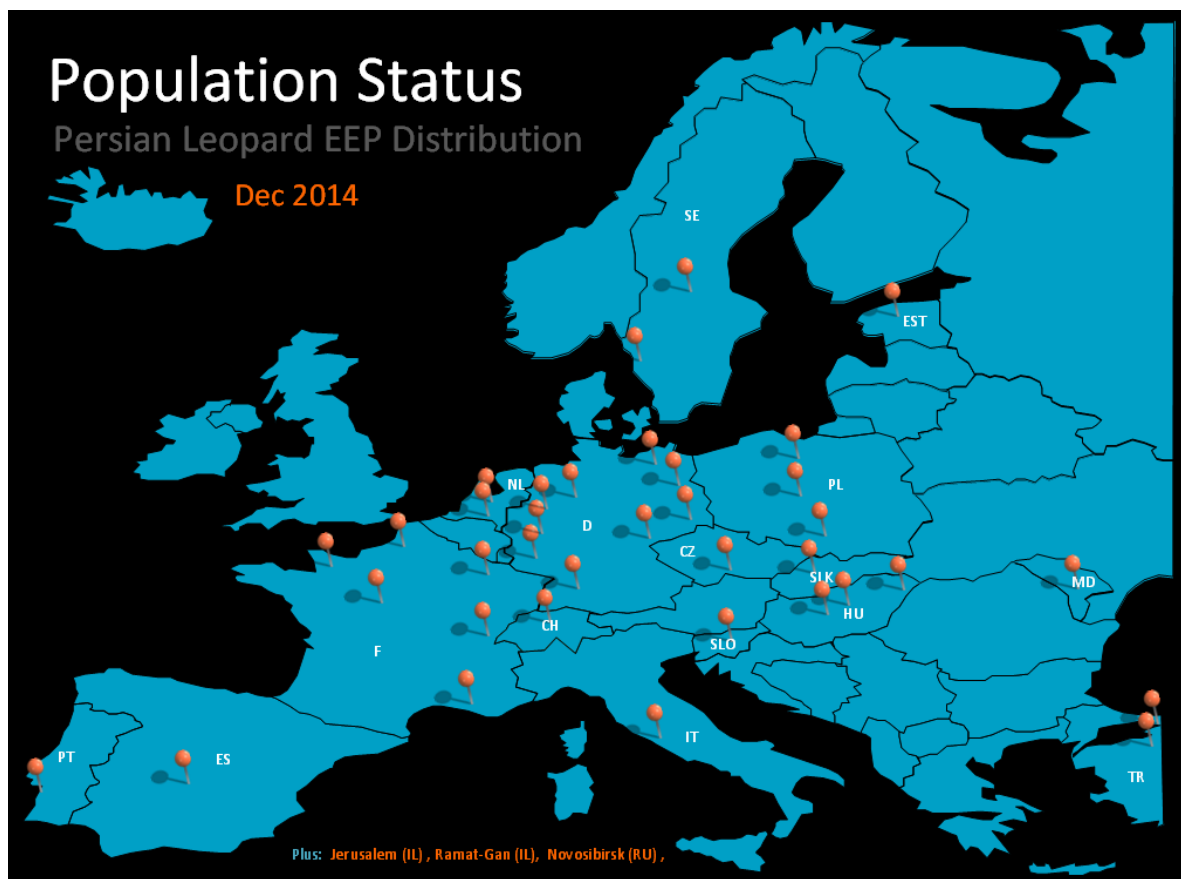

At 31/12/2014 the Persian Leopard EEP had 42.43 leopards in 39 institutions (Fig. 1). Additional 26.11 leopards in 17 institutions are registered in the studbook, but are not part of the EEP, which make a total of 68.54 leopards in 56 institutions (ISB population). There are also 6.3 hybrids in 3 institutions that are being monitored (studbook number in orange colour font). The EEP population has been stable (or slightly increasing) but it needs to increase to 200 leopards and currently there is not enough space assigned.

This population has only 9 founders and therefore there is a need to get new founders for this EEP. Contacts were done in order to get two more founders from other regions.

Fig. 1 - Persian Leopard Distribution Map

The main goals of the Persian Leopard EEP are:

- To increase the captive population to 200 leopards. The EEP is looking for new holders and, in 2014, 5 new participants were added: 3 non-EAZA Institutions 1 EAZA temporary member and 1 full member;
- To increase the genetic composition of the population by introducing new founders. The EEP population has only 9 founders and therefore the EEP is in contact with Sochi Leopard Breeding Centre in order to arrange the transfer of the one year old hand-raised leopard from Sochi to the EEP;
- To improve the “quality” of individual leopards through improving management and holding facilities in different participating zoos. The EEP/ISB is working on a Husbandry Questionnaire to be sent to all institutions keeping Persian leopards in order to get a global view on this issue and then act.